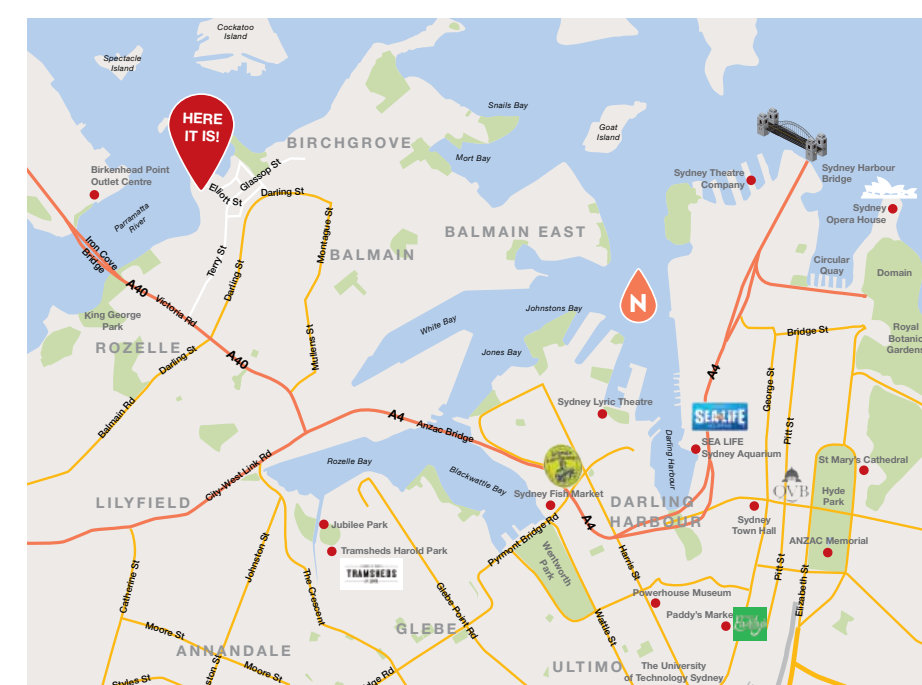

Perfectly positioned within the iconic location of Balmain, this luxurious two-bedroom apartment provides a rare opportunity for those who appreciate the finest quality and convenient lifestyle just minutes' to Sydney CBD

1st Prize $1,652,919

Includes:

- $50,000 Gold Bullion
- $80,247 Furniture & Electrical
- $5,000 Flight Centre Voucher
- 12 Months Council & Water Rates
- 12 Months Contents Insurance
- 12 Months Body Corporate Fees
- Transfer Fees

This Prize Home IS NOT OPEN for inspection and ticket sales.

HARBOURSIDE LIVING AT ITS FINEST

101/106 ELLIOTT STREET, BALMAIN NSW 2041

Living areas 97m²
Outdoor (Balcony/Patio) 14m²
Garage 14m²
Total 125m²
Established 2017

This harbourside haven is one of Sydney's most desired shopping neighbourhoods with its abundance of cafes, artisan bakeries and happening eateries alongside boutique stores, on Darling Street. This affluent neighbourhood is a stone's throw from Leichhardt and Rozelle, or take a picturesque ferry ride under the Sydney Harbour Bridge to Circular Quay.

Balcony

OR CHOOSE

SUNSHINE COAST

53 MONS SCHOOL ROAD, MONS QLD 4556

This Prize Home IS NOT OPEN for inspection and ticket sales.

1st Prize $1,652,919

Includes:

- $150,000 Gold Bullion
- $127,350 Furniture & Electrical
- $1,500 Flight Centre Voucher
- 12 Months Council & Water Rates
- 12 Months Building & Contents Insurance
- Transfer Fees

DRAW 479 CLOSES WEDNESDAY, 5 SEPTEMBER 2018
DRAWN FRIDAY, 7 SEPTEMBER 2018

ORDER TICKETS

Like us on Facebook

TICKETS $15 EACH LIMITED TO ONLY 380,000 TICKETS

Online yourtown.com.au

Free call 1800 555 079

Free post

yourtown, Reply Paid 2944
Brisbane QLD 4001

Helping young people find their place

For more pictures, the latest results and a 360° view of the homes go to yourtown.com.au