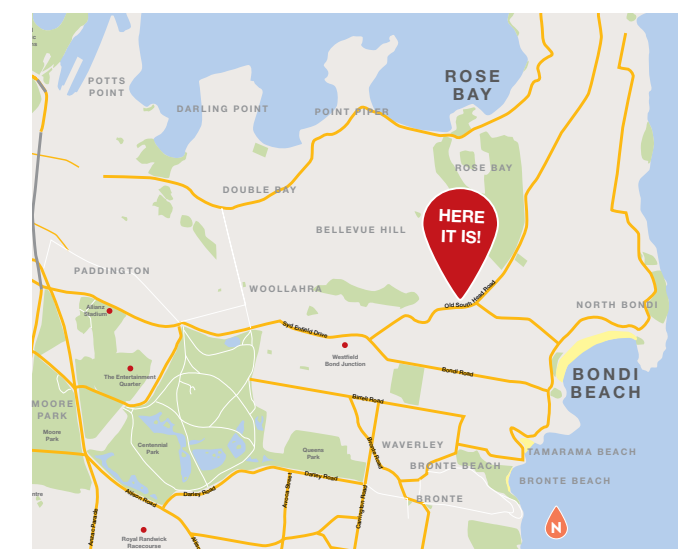

# WIN SYDNEY BELLEVUE HILL

Minutes to Bondi Beach!

Watsons Bay  
17 mins

Rose Bay  
9 mins

Bondi Beach  
7 mins

**First Prize**  
**\$1.66M**  
includes \$125K  
Gold!

OR CHOOSE GOLD COAST, BROADBEACH WATERS

### STEP INTO THE DRESS CIRCLE

Bellevue Hill is the jewel of the eastern suburbs, home to many famous names. Your new home is just 7 minutes' drive to iconic Bondi Beach, and 4 minutes to Westfield Bondi Junction. Explore the range of boutique shops, upscale restaurants and cafes in nearby Double Bay, or relax on the pristine beaches of Watsons Bay. All the finer things in life are at your doorstep!

Living

Watsons Bay

Bondi Beach

OR CHOOSE

### THE BEST OF THE COAST

Live it up in beach city style, within walking distance to everything you need. You're just minutes from the stunning patrolled beaches of Broadbeach, world-class shopping at Pacific Fair, and charming cafes