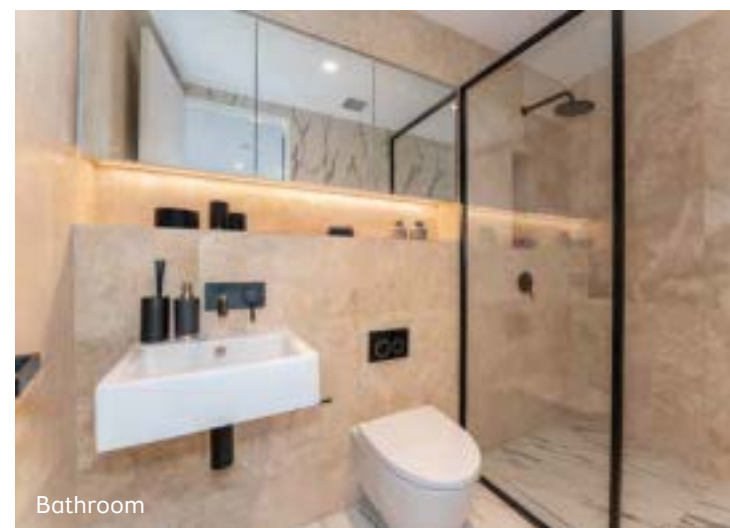

Bathroom

STEP INTO THE DRESS CIRCLE

Bellevue Hill is the jewel of the eastern suburbs, home to many famous names. Your new home is just 7 minutes' drive to iconic Bondi Beach, and 4 minutes to Westfield Bondi Junction. Explore the range of boutique shops, upscale restaurants and cafes in nearby Double Bay, or relax on the pristine beaches of Watsons Bay. All the finer things in life are at your doorstep!