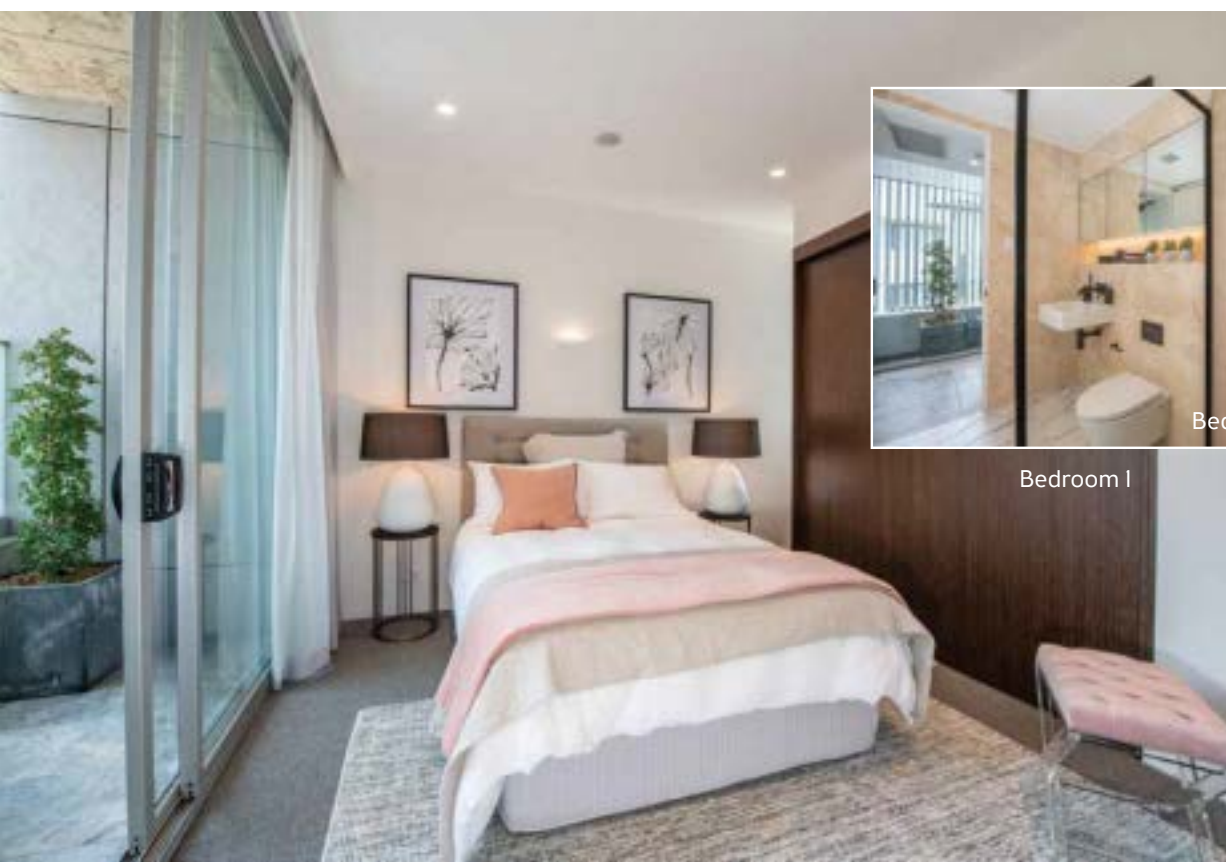

Bedroom 2

303/210 OLD SOUTH HEAD ROAD, BELLEVUE HILL NSW 2023

*NOT OPEN FOR VIEWING - JOIN US ON FACEBOOK THURSDAY, 13 FEBRUARY AT 6PM (AEST) FOR A TOUR OF THE HOME