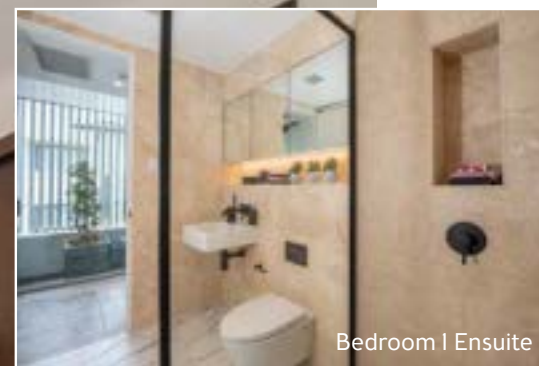

303/210 OLD SOUTH HEAD ROAD, BELLEVUE HILL NSW 2023

*NOT OPEN FOR VIEWING - JOIN US ON FACEBOOK THURSDAY, 13 FEBRUARY AT 6PM (AEST) FOR A TOUR OF THE HOME

Bedroom 1